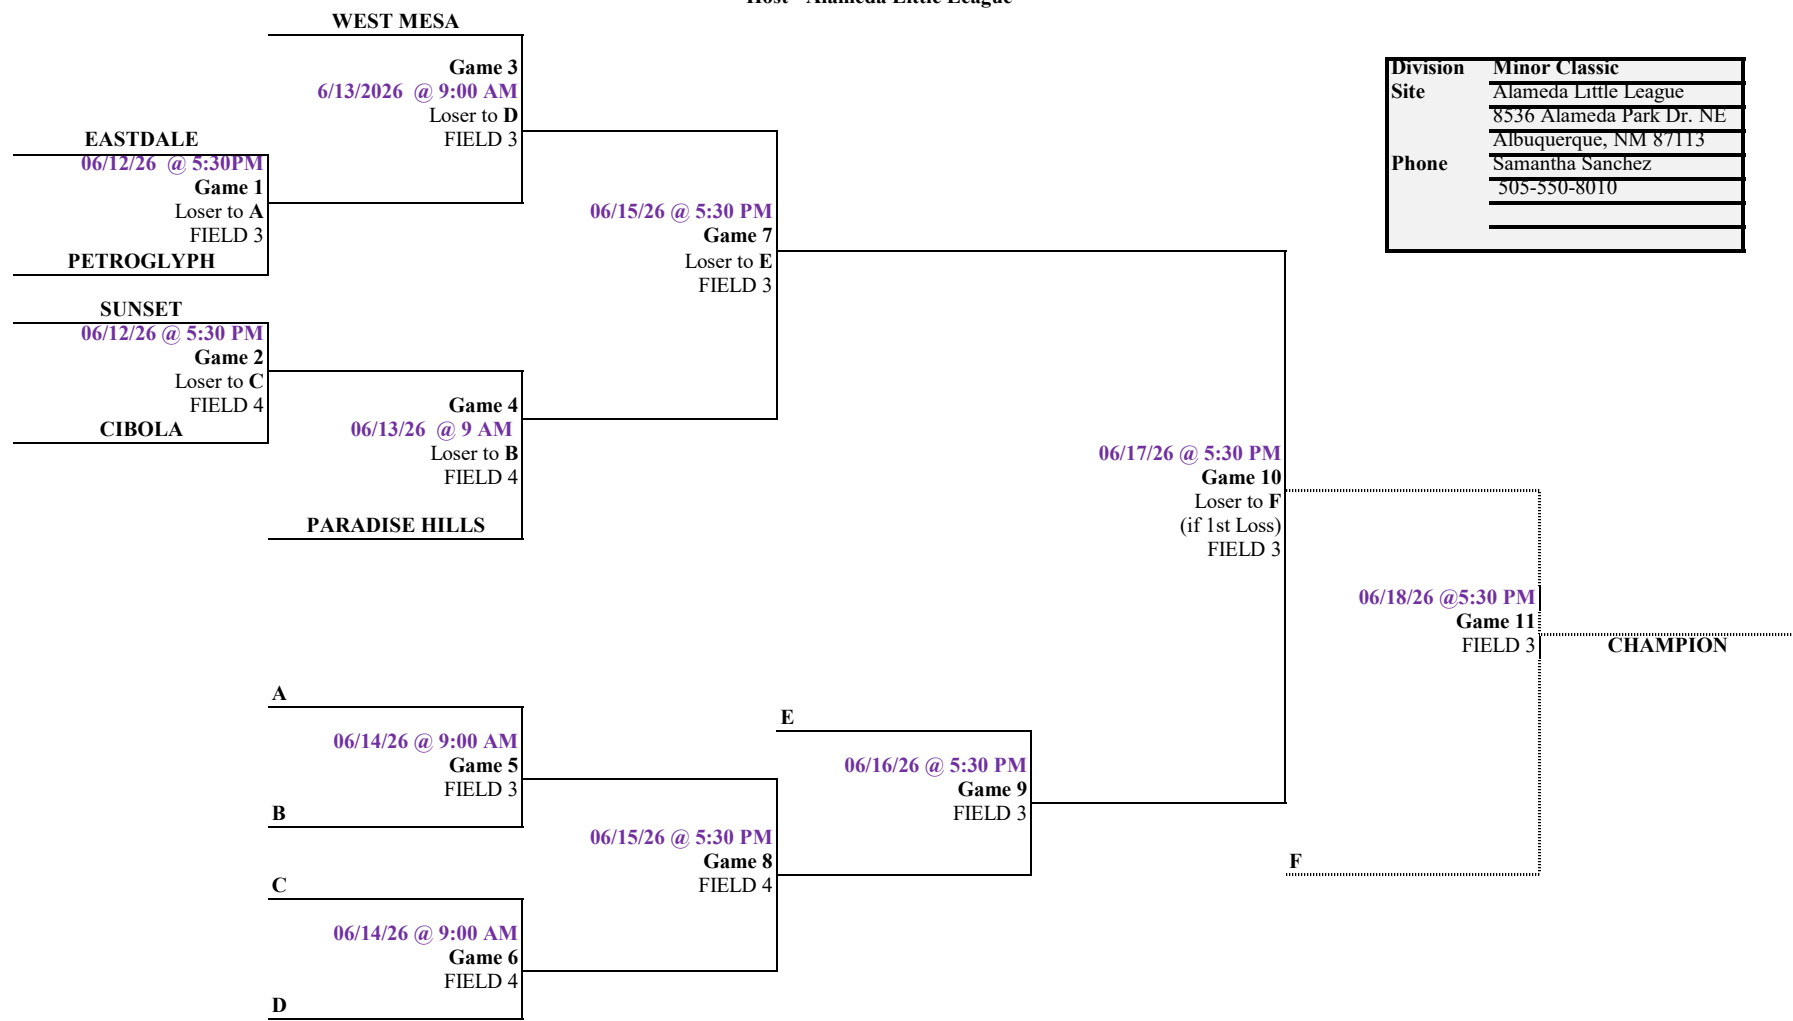

**New Mexico
District 8 Tournament
Host - Alameda Little League**

Division	Minor Classic
Site	Alameda Little League
	8536 Alameda Park Dr. NE
	Albuquerque, NM 87113
Phone	Samantha Sanchez
	505-550-8010